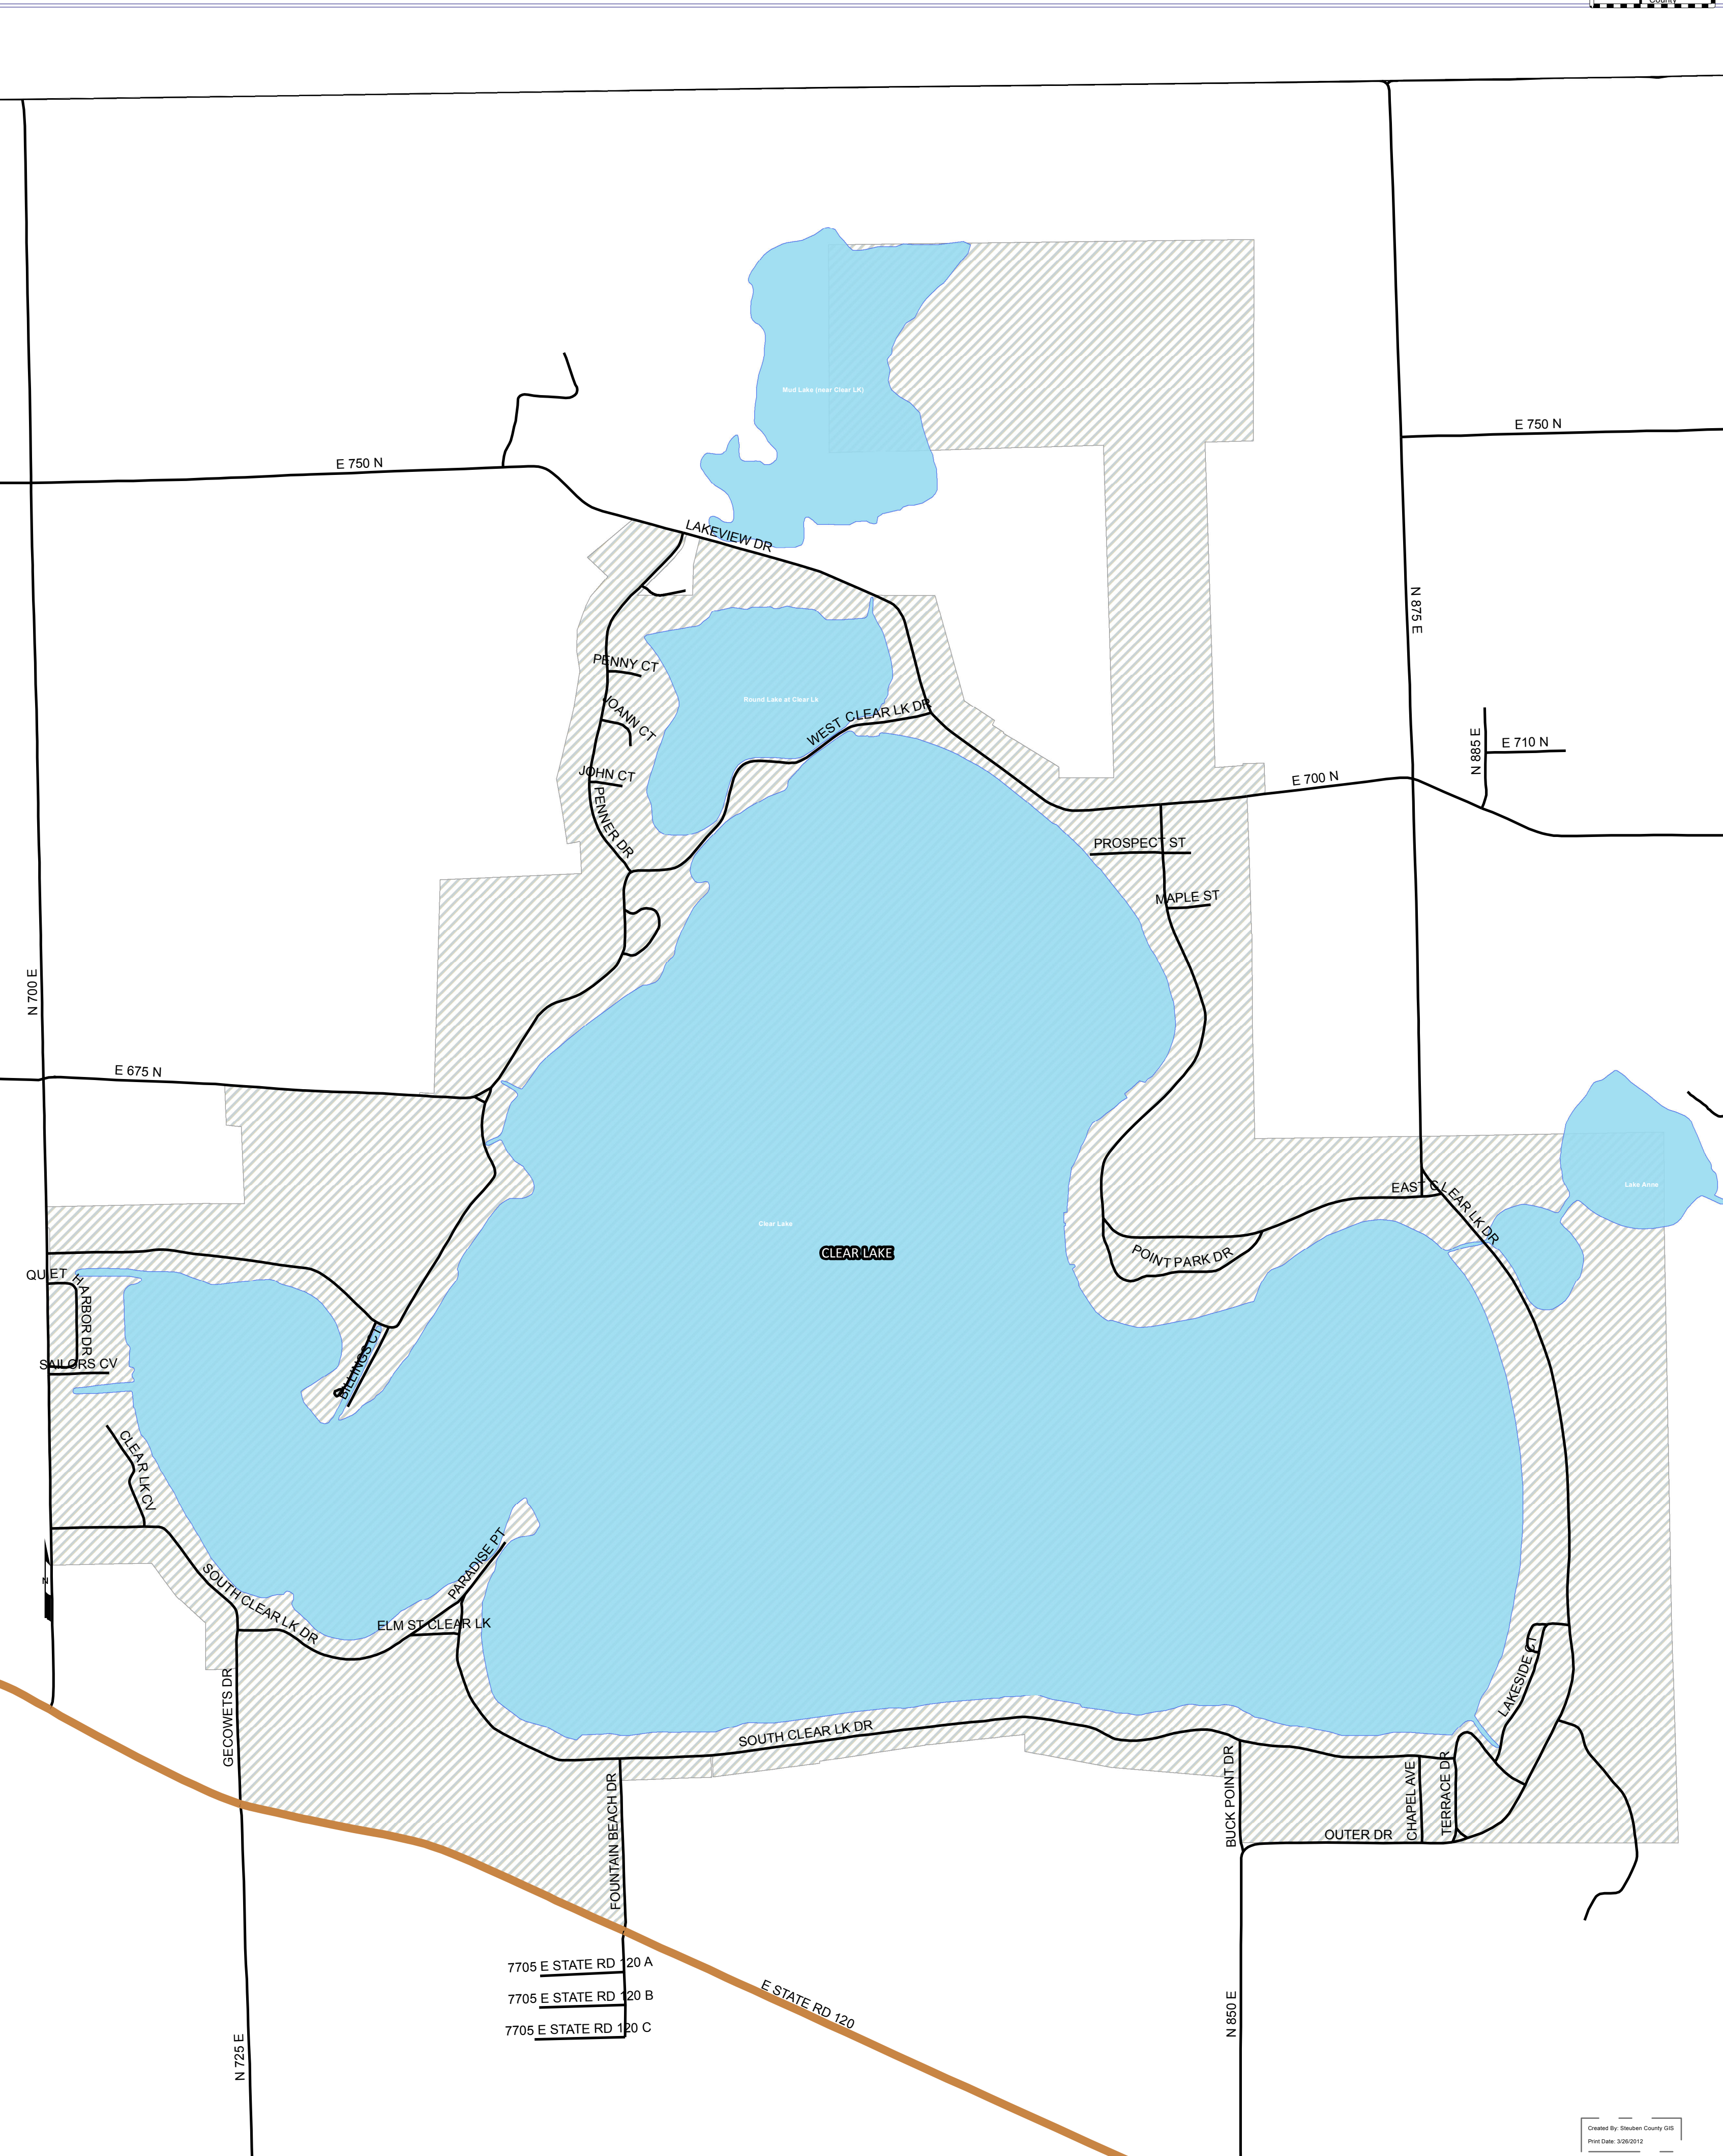

TOWN OF CLEAR LAKE STEUBEN COUNTY, INDIANA

2012

Roads	
	railroad
	OTHER ROADS
CLASS	
	FEDERAL HWY
	I-69
	ST HWY
	TOLL ROAD
	Lakes
	County

7705 E STATE RD 120 A
7705 E STATE RD 120 B
7705 E STATE RD 120 C